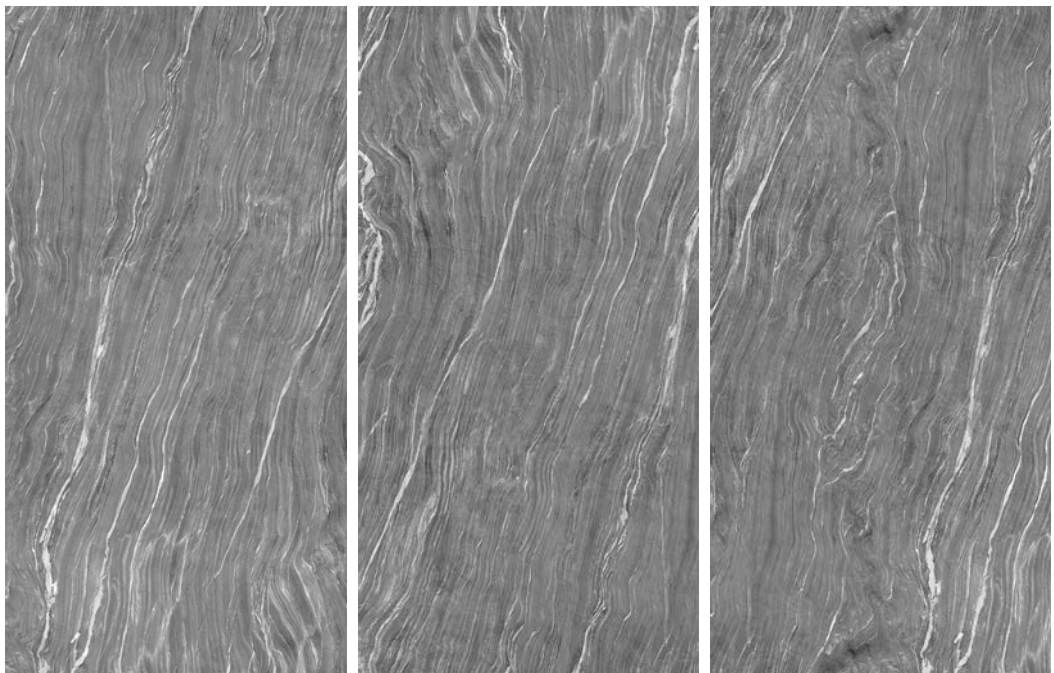

## / MODELS ONLY AVAILABLE FOR PROJECTS / MODELOS DISPONIBLES PARA PROYECTOS

Starting from 2.000 sqm (21.500 sqft) for 6 mm and 2.500 sqm (27.000 sqft) for 3 mm thickness, Neolith makes available a series of different models to choose from for large scale projects. Ask your nearest distributor for more information.