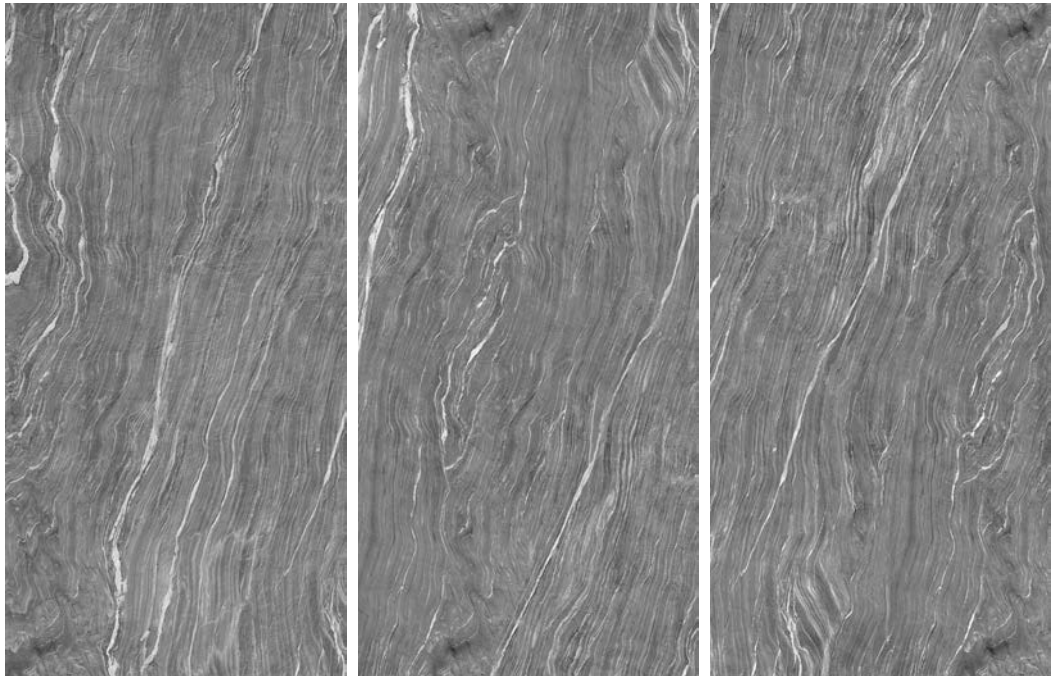

## / MODELS ONLY AVAILABLE FOR PROJECTS / MODELOS DISPONIBLES PARA PROYECTOS

Starting from 2.000 sqm (21.500 sqft) for 6 mm and 2.500 sqm (27.000 sqft) for 3 mm thickness, Neolith makes available a series of different models to choose from for large scale projects. Ask your nearest distributor for more information.