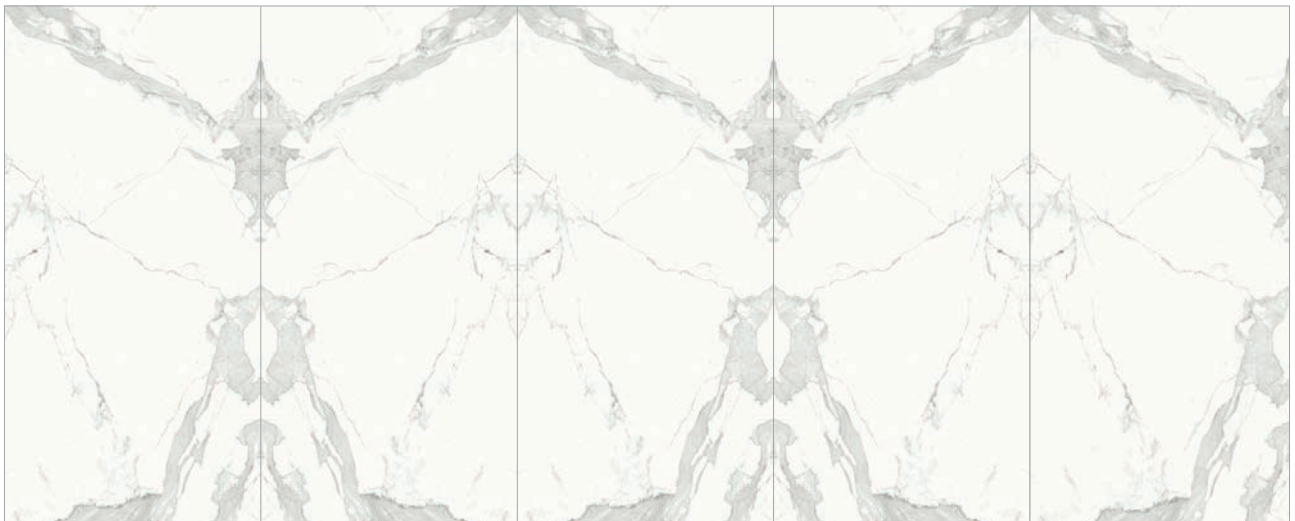

/ BOOKMATCH & ENDMATCH

The Estatuario, Calacatta, Calacatta Gold, Blanco Carrara and Nero Marquina models have the possibility of being presented with a Bookmatched effect (mirror effect) the same way the natural marble can be directly extracted from the quarries. For each model there exists a Reverse option (referred to with an "R") which enables to create boockmatched options.

The Endmatch is a very special feature that the design of the Calacatta, Calacatta Gold, Blanco Carrara and Nero Marquina own. Using the same slab just turning it 180°, it's possible to obtain continuing vein with endless pattern.

Los modelos Estatuario, Calacatta, Calacatta Gold, Blanco Carrara y Nero Marquina permiten la posibilidad de presentarse con efecto Bookmatch (efecto espejo) de la misma forma que el mármol natural es directamente extraído de una cantera. Para cada modelo se ha creado una versión reversa (marcada con "R") para presentar efectos Bookmatched.

El Endmatch es una característica muy especial que tienen los diseños de los modelos Calacatta, Calacatta Gold, Blanco Carrara y Nero Marquina. Usando la misma tabla, sólo girándola 180°, puede obtenerse un patrón de vena continua sin fin.

ESTATUARIO E01 BOOKMATCH

Estatuario E01

Estatuario E01R

Estatuario E01

Estatuario E01R

Estatuario E01